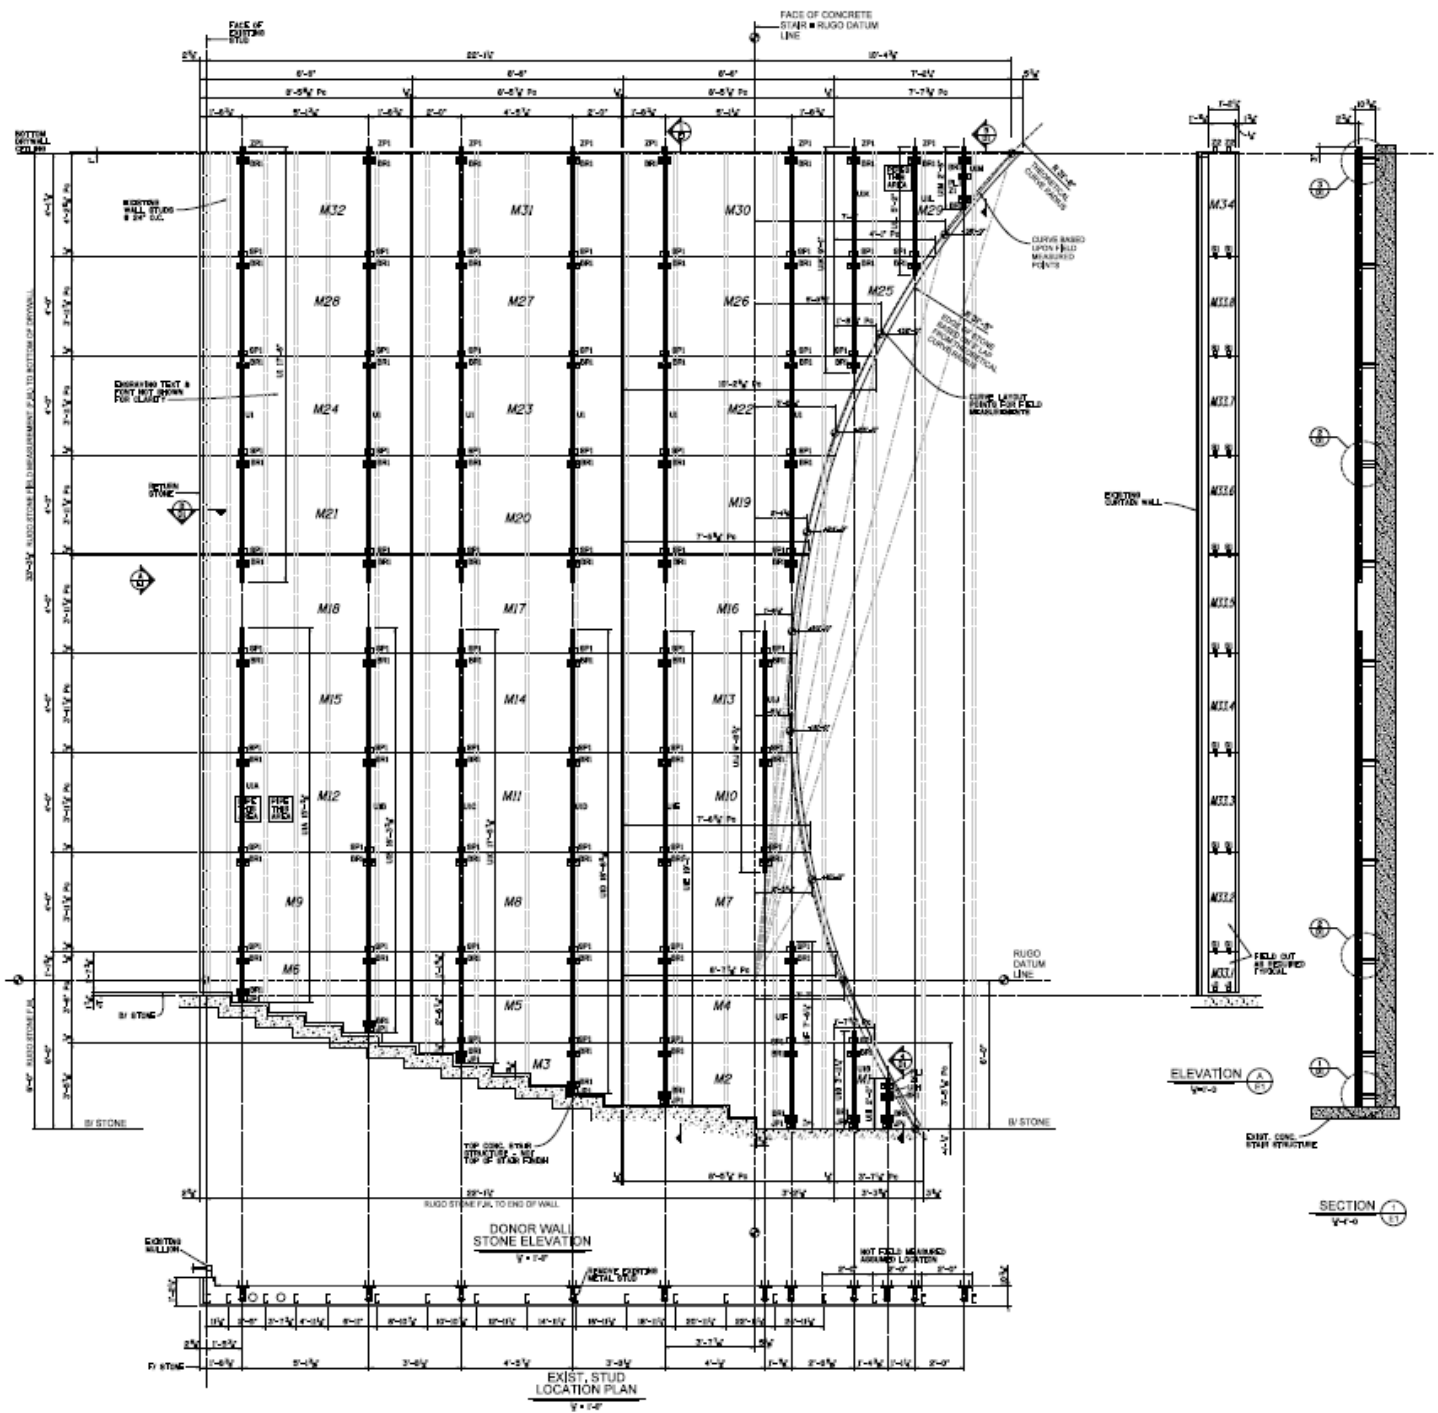

GENERAL NOTES